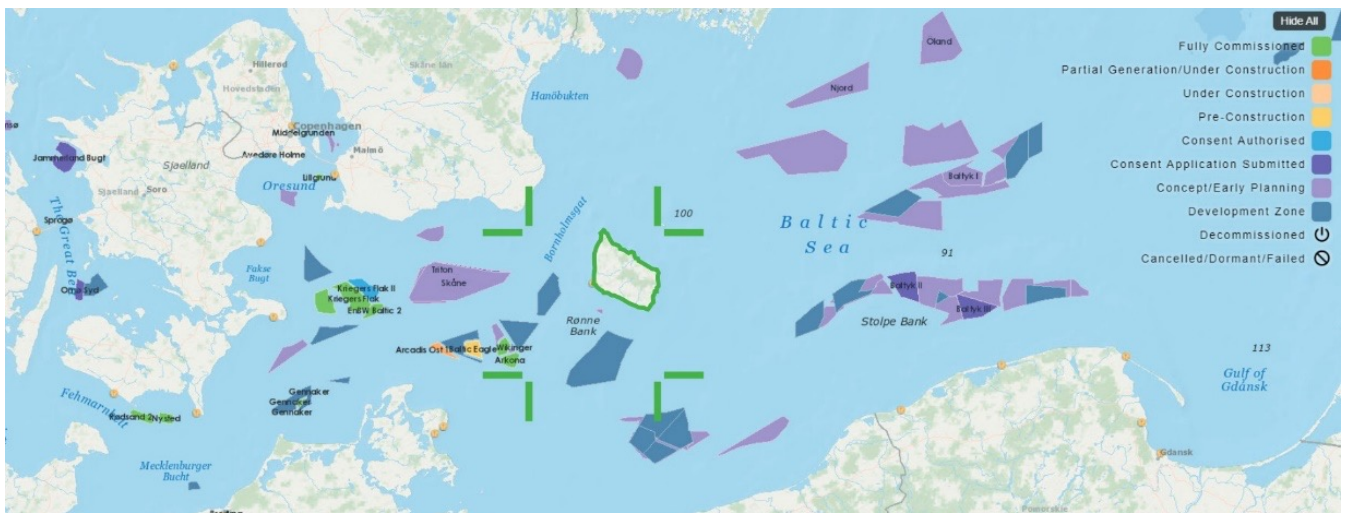

Transport

Flights from Copenhagen Airport (30 minutes), operated by DAT: www.dat.dk

Ferry/bus, departure Copenhagen central station: www.kombardoexpressen.dk (only in Danish)

Host

Centre for Regional and Tourism Research, Bornholm: <https://crt.dk/en/>